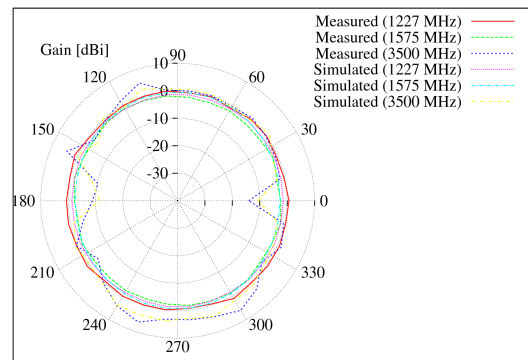

E-mail: andrea.massa@ing.unitn.it

Triband GPS- WIMAX Antenna

Working Frequencies: GPS L1, GPS L2, 3500 MHz

Frequency [MHz]	VSWR
$f = 1227$	1.45
$f = 1575$	1.12
$f = 3500$	1.91

ELEDIALAB