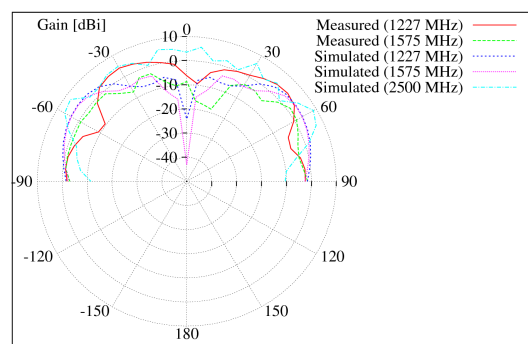

E-mail: andrea.massa@ing.unitn.it

Triband GPS- WIMAX Antenna

Working Frequencies: GPS L1, GPS L2, 3500 MHz

Frequency [MHz]	VSWR
$f = 1227$	1.45
$f = 1575$	1.12
$f = 3500$	1.91

ELEDIALAB