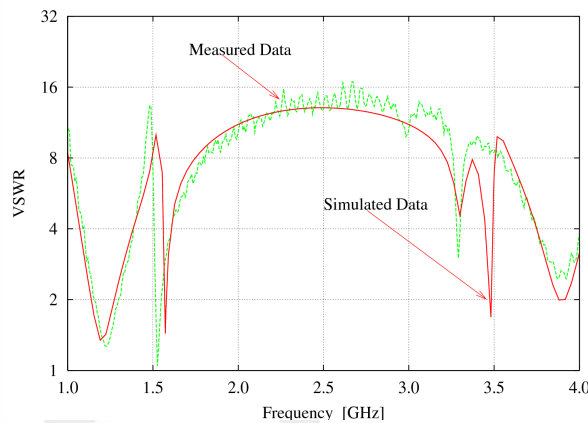

E-mail: andrea.massa@ing.unitn.it

Triband GPS- WIMAX Antenna

Working Frequencies: GPS L1, GPS L2, 3500 MHz

Frequency [MHz]	VSWR
$f = 1227$	1.45
$f = 1575$	1.12
$f = 3500$	1.91

ELEDIALAB